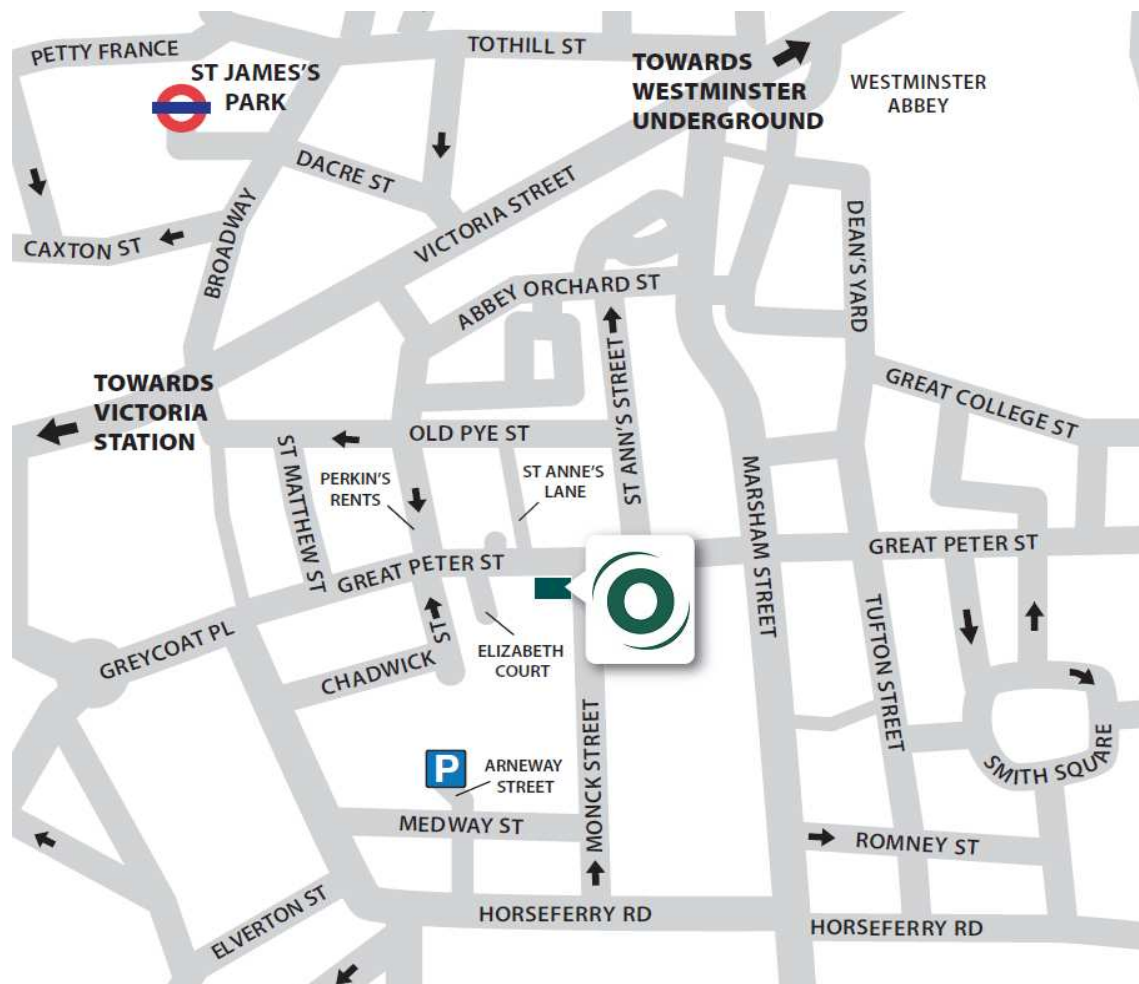

## Getting to Odette

71 Great Peter Street, London, SW1P 2BN

**National Rail:** The Odette office is a 10-15 minute walk from London Victoria Station.

**London Underground:** The Odette office is accessible from St James Park (Circle and District lines – five minute walk), Victoria (Circle, District and Victoria lines – 10-15 minute walk) and Westminster (Circle, District and Jubilee lines – 10-15 minute walk). For more details go to: <http://www.tfl.gov.uk/>

**Car:** There is no parking available at Odette's office. The nearest car park is located in Arneway Street (SW1P 2TX). Please note, Great Peter Street is within the Congestion Charge zone.

**Buses:** Several routes stop in Marsham Street, which is less than one minute's walk from the office.